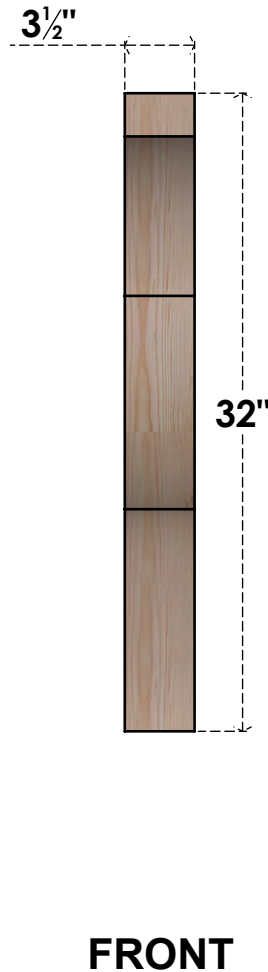

BRC04X20X32FST00SDF

3 1/2"W X 20"D X 32"H FUNSTON SMOOTH BRACE, DOUGLAS FIR

EKENA MILLWORK
 2300 WEST MAIN ST.
 CLARKSVILLE, TX 75426
 TOLL FREE: 866-607-0453
 WWW.EKENAMILLWORK.COM

NOTES

1. INSTALLATION TO BE COMPLETED IN ACCORDANCE WITH MANUFACTURER'S SPECIFICATIONS.
2. DRAWING MAY NOT BE TO SCALE
3. THIS DRAWING IS INTENDED FOR DESIGN AND PLANNING PURPOSES ONLY.
4. ALL INFORMATION CONTAINED HEREIN WAS CURRENT AT THE TIME OF DEVELOPMENT BUT MUST BE REVIEWED AND APPROVED BY THE PRODUCT MANUFACTURER TO BE CONSIDERED ACCURATE.
5. PRODUCTS ARE NOT KILN DRIED. THIS ITEM IS UNIQUE AND WILL CONTAIN THE NATURAL VARIATIONS THAT THE WOOD SPECIES OFFERS. THIS MAY RESULT IN VARIATIONS UP TO 1/4"