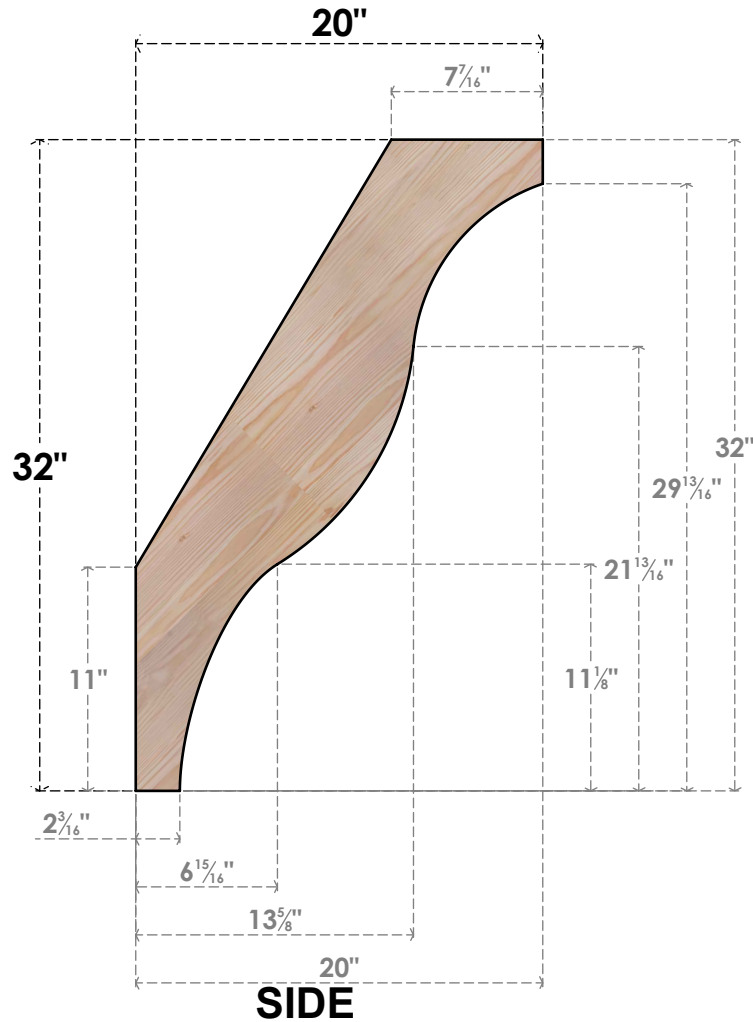

BRC04X20X32FST00SDF

3 1/2"W X 20"D X 32"H FUNSTON SMOOTH BRACE, DOUGLAS FIR

EKENA MILLWORK
 2300 WEST MAIN ST.
 CLARKSVILLE, TX 75426
 TOLL FREE: 866-607-0453
 WWW.EKENAMILLWORK.COM

NOTES

1. INSTALLATION TO BE COMPLETED IN ACCORDANCE WITH MANUFACTURER'S SPECIFICATIONS.
2. DRAWING MAY NOT BE TO SCALE
3. THIS DRAWING IS INTENDED FOR DESIGN AND PLANNING PURPOSES ONLY.
4. ALL INFORMATION CONTAINED HEREIN WAS CURRENT AT THE TIME OF DEVELOPMENT BUT MUST BE REVIEWED AND APPROVED BY THE PRODUCT MANUFACTURER TO BE CONSIDERED ACCURATE.
5. PRODUCTS ARE NOT KILN DRIED. THIS ITEM IS UNIQUE AND WILL CONTAIN THE NATURAL VARIATIONS THAT THE WOOD SPECIES OFFERS. THIS MAY RESULT IN VARIATIONS UP TO 1/4"